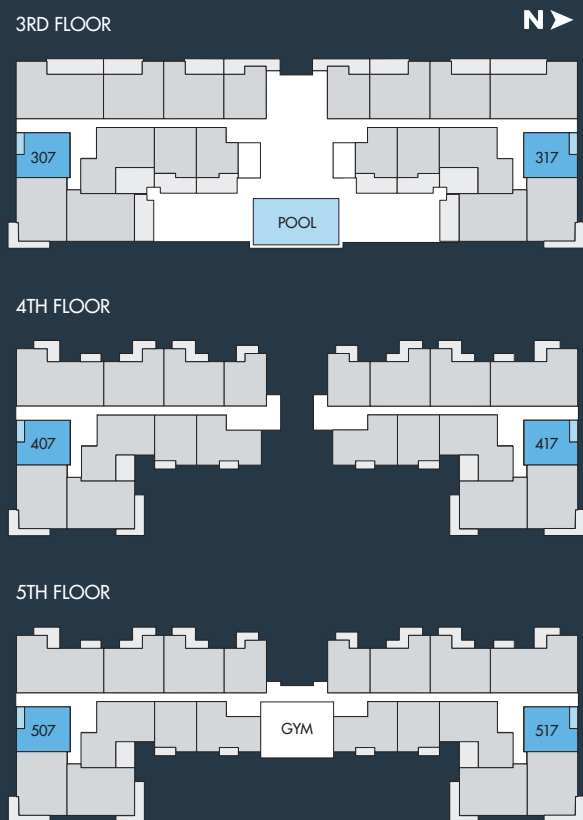

UNIT A - 1 Bedroom 1 Bath
(307, 317, 407, 417, 507 & 517)

Unit SF: 854
 Interior SF: 793
 Terrace SF: 3rd Floor: 65
 4th Floor: 65
 5th Floor: 65

SALES OFFICE
12 SE 1st Avenue #102, Delray Beach

LOCATION
111 SE 1st Avenue, Delray Beach