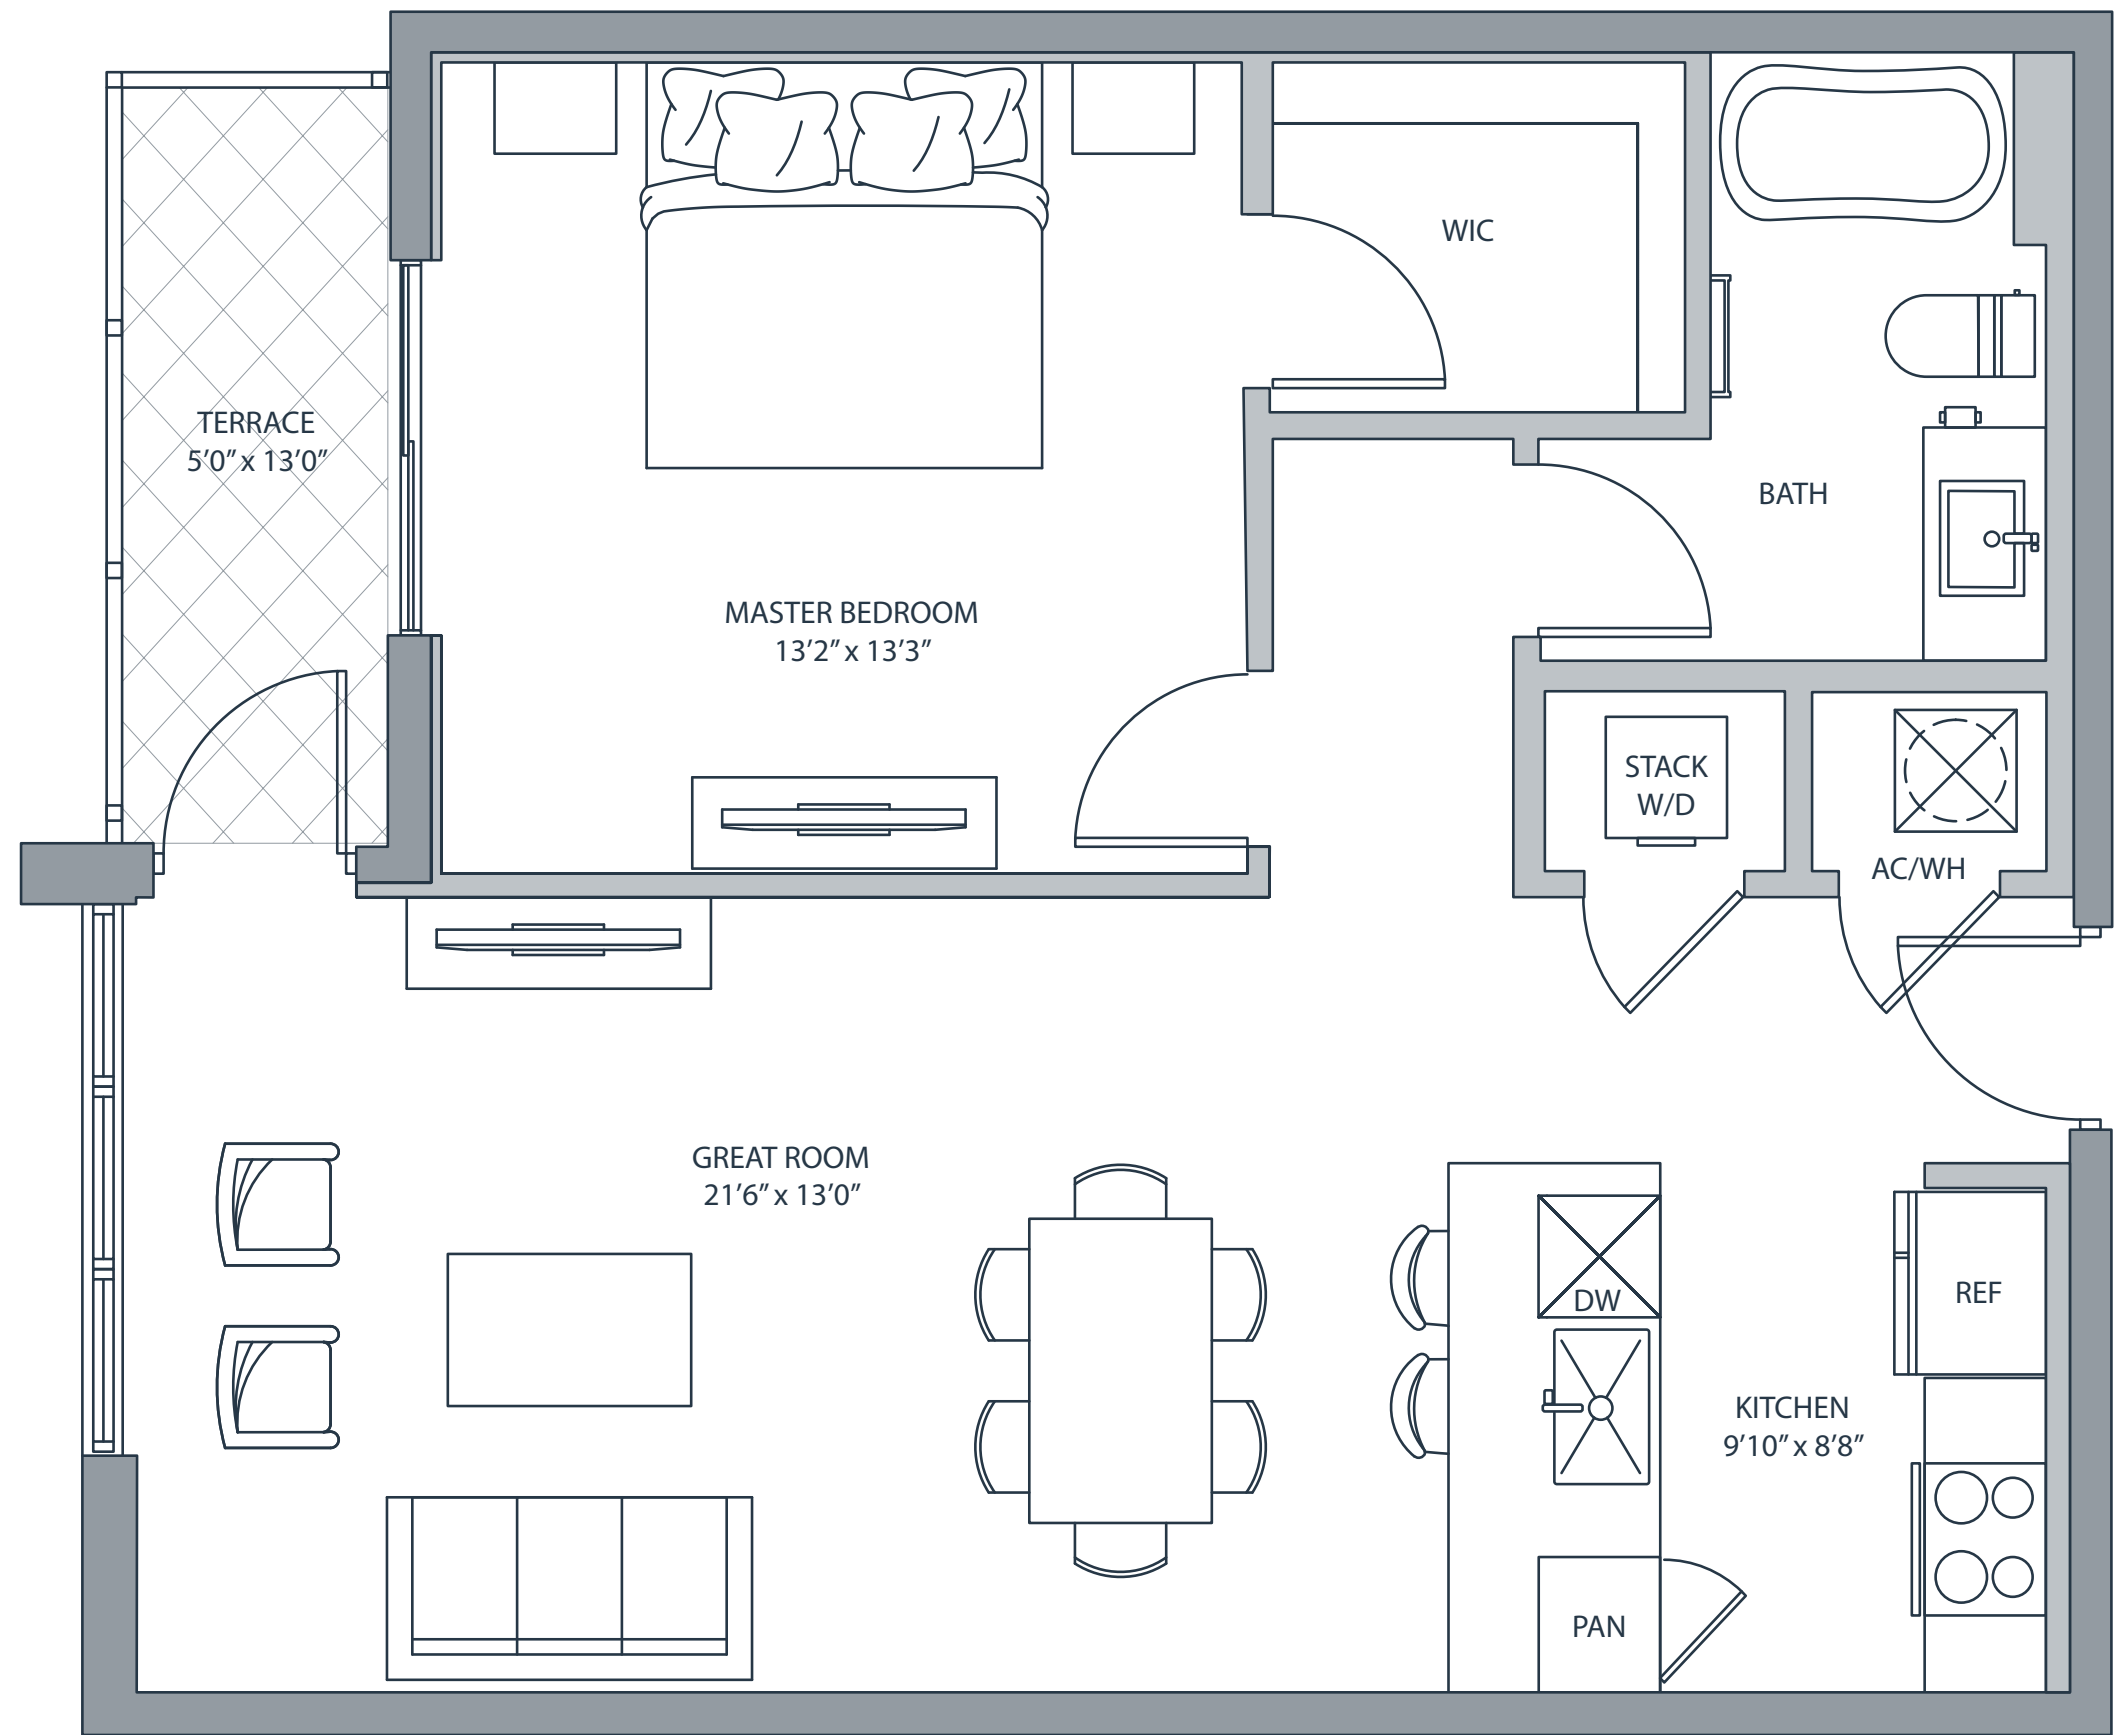

UNIT A - 1 Bedroom 1 Bath
(307, 317, 407, 417, 507 & 517)

Unit SF: 854
 Interior SF: 793
 Terrace SF: 3rd Floor: 65
 4th Floor: 65
 5th Floor: 65

SALES OFFICE
12 SE 1st Avenue #102, Delray Beach

LOCATION
111 SE 1st Avenue, Delray Beach