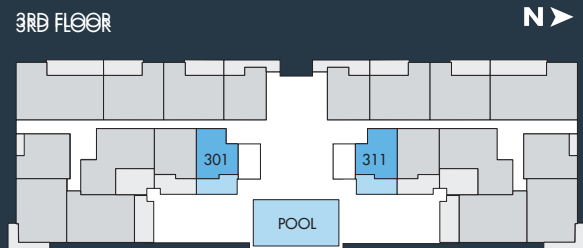

UNIT B - 1 Bedroom 1 Bath
(301 & 311)

Unit SF: 705
Interior SF: 653
Terrace SF: 3rd Floor: 265

SALES OFFICE
12 SE 1st Avenue #102, Delray Beach

LOCATION
111 SE 1st Avenue, Delray Beach

561-501-0818 111FirstDelray.com