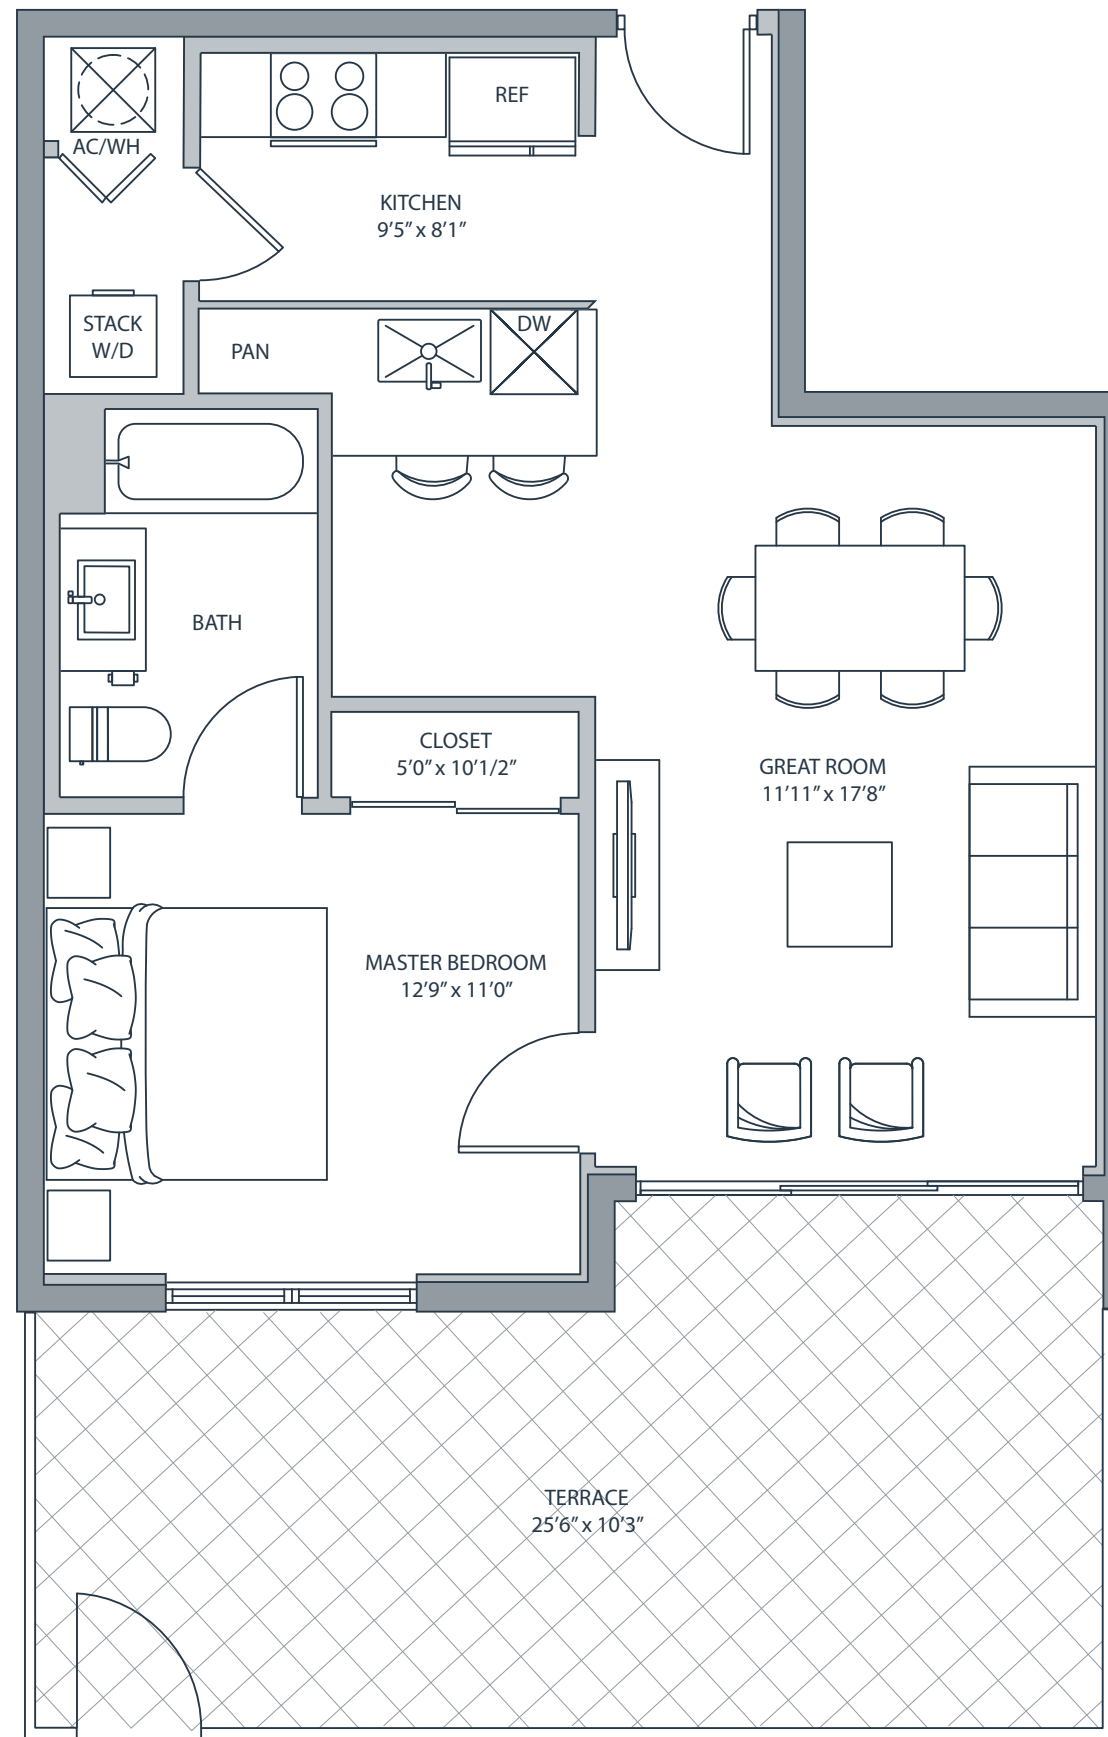

UNIT B - 1 Bedroom 1 Bath
(301 & 311)

Unit SF: 705
Interior SF: 653
Terrace SF: 3rd Floor: 265

SALES OFFICE
12 SE 1st Avenue #102, Delray Beach

LOCATION
111 SE 1st Avenue, Delray Beach

561-501-0818 111FirstDelray.com