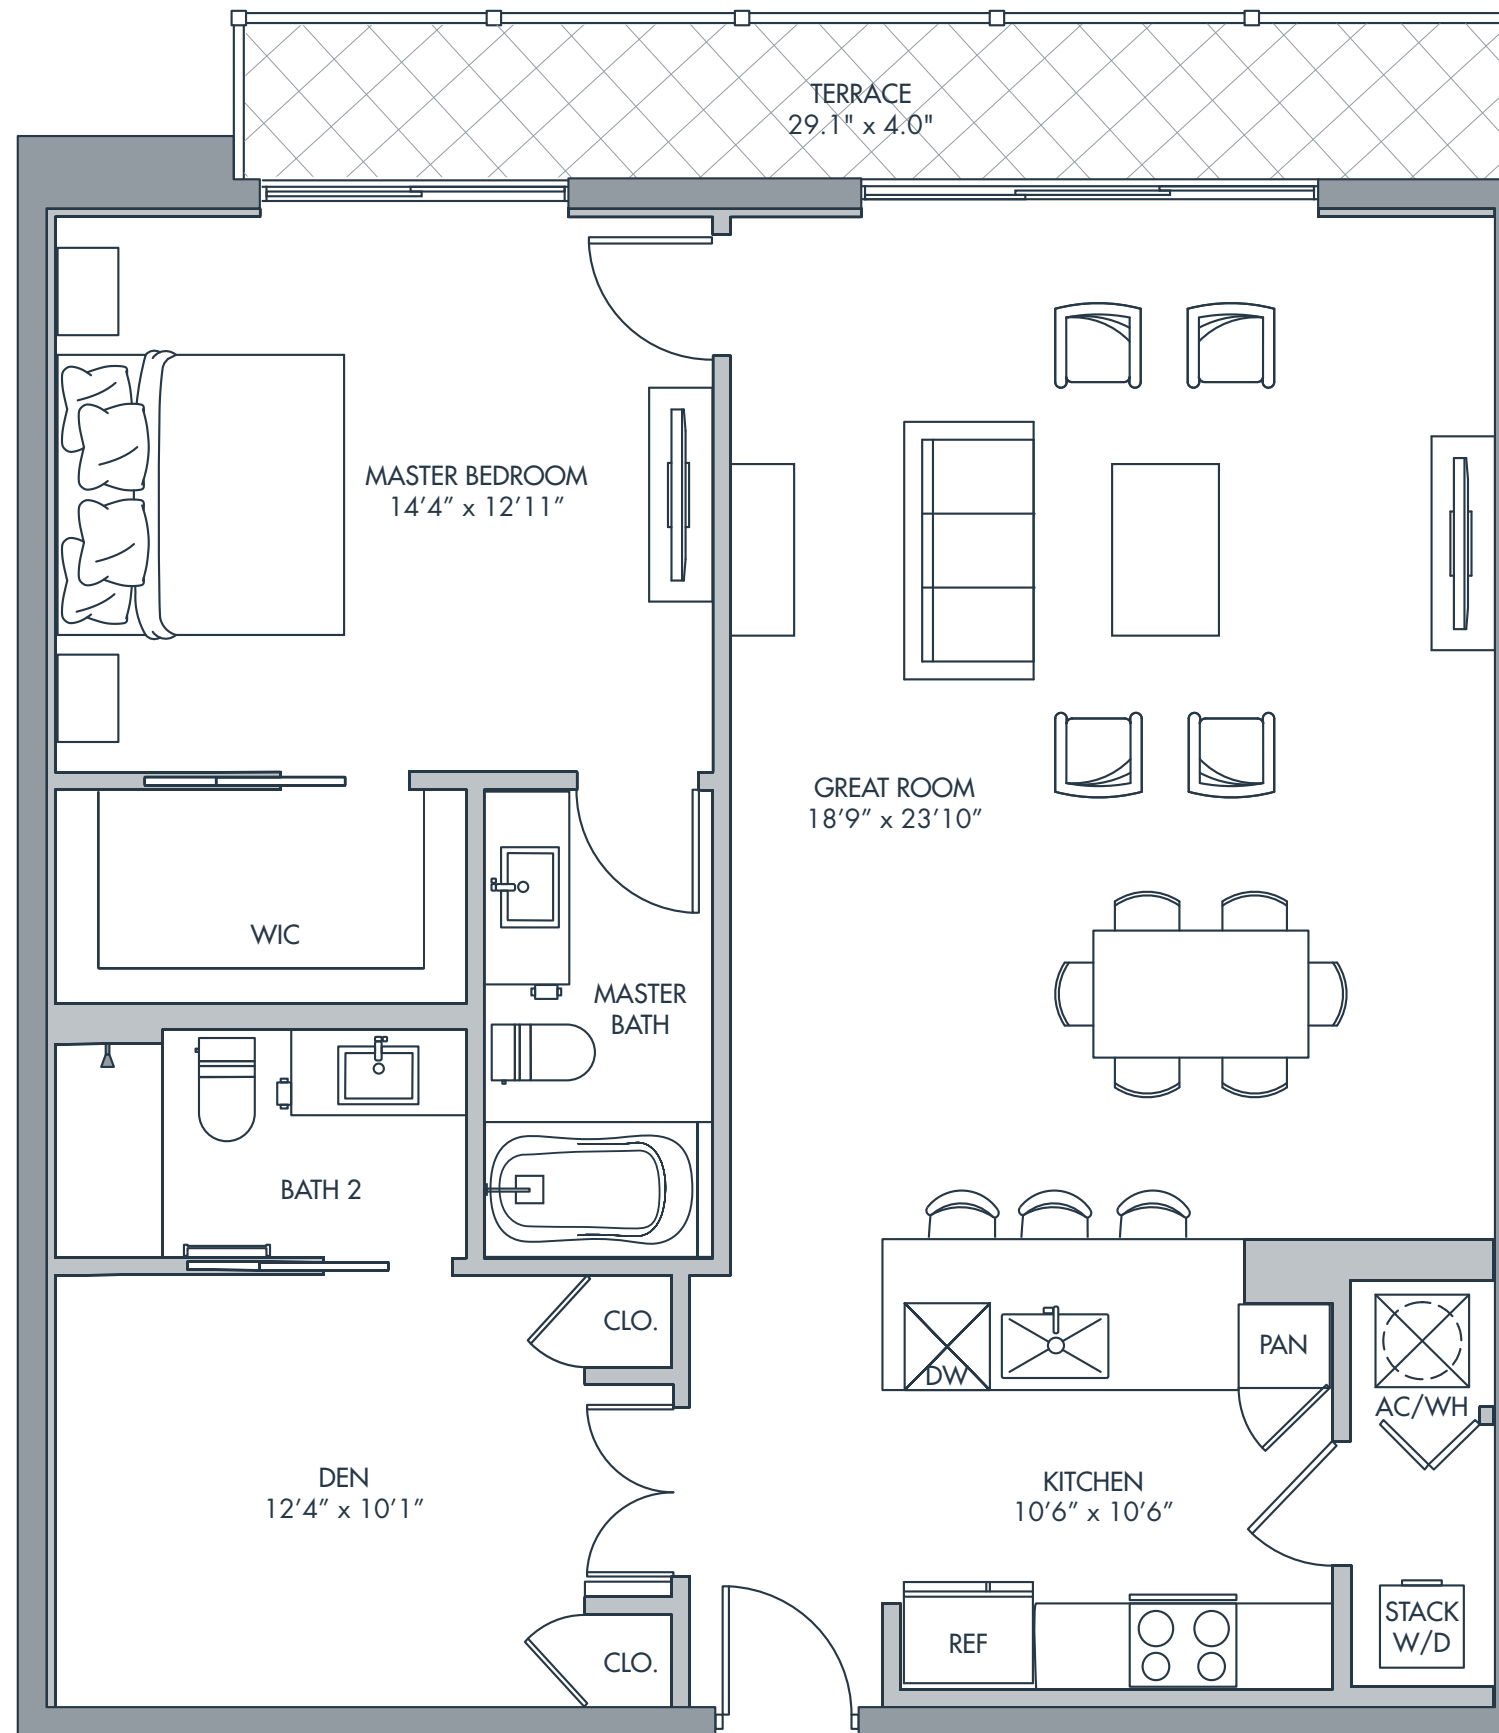

UNIT F - 1 Bedroom 2 Bath & Den  
(202 & 212)

Unit SF: 1,258  
Interior SF: 1,181  
Terrace SF: 2nd Floor: 119

SALES OFFICE  
12 SE 1st Avenue #102, Delray Beach

LOCATION  
111 SE 1st Avenue, Delray Beach