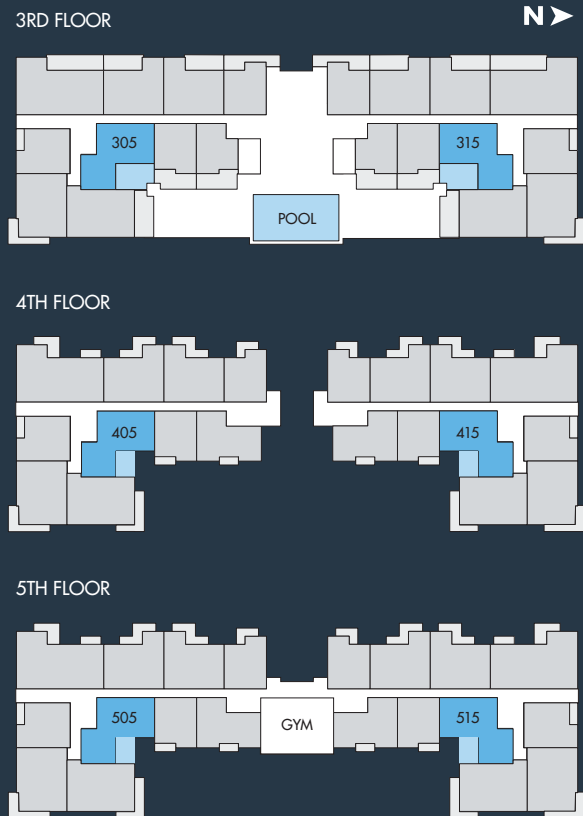

UNIT 1 - 2 Bedroom 2 Bath (305, 315, 405, 415, 505 & 515)

Unit SF: 1,297
 Interior SF: 1,208
 Terrace SF: 3rd Floor: 361
 4th Floor: 182
 5th Floor: 182
 Rooftop: 163

SALES OFFICE
 12 SE 1st Avenue #102, Delray Beach