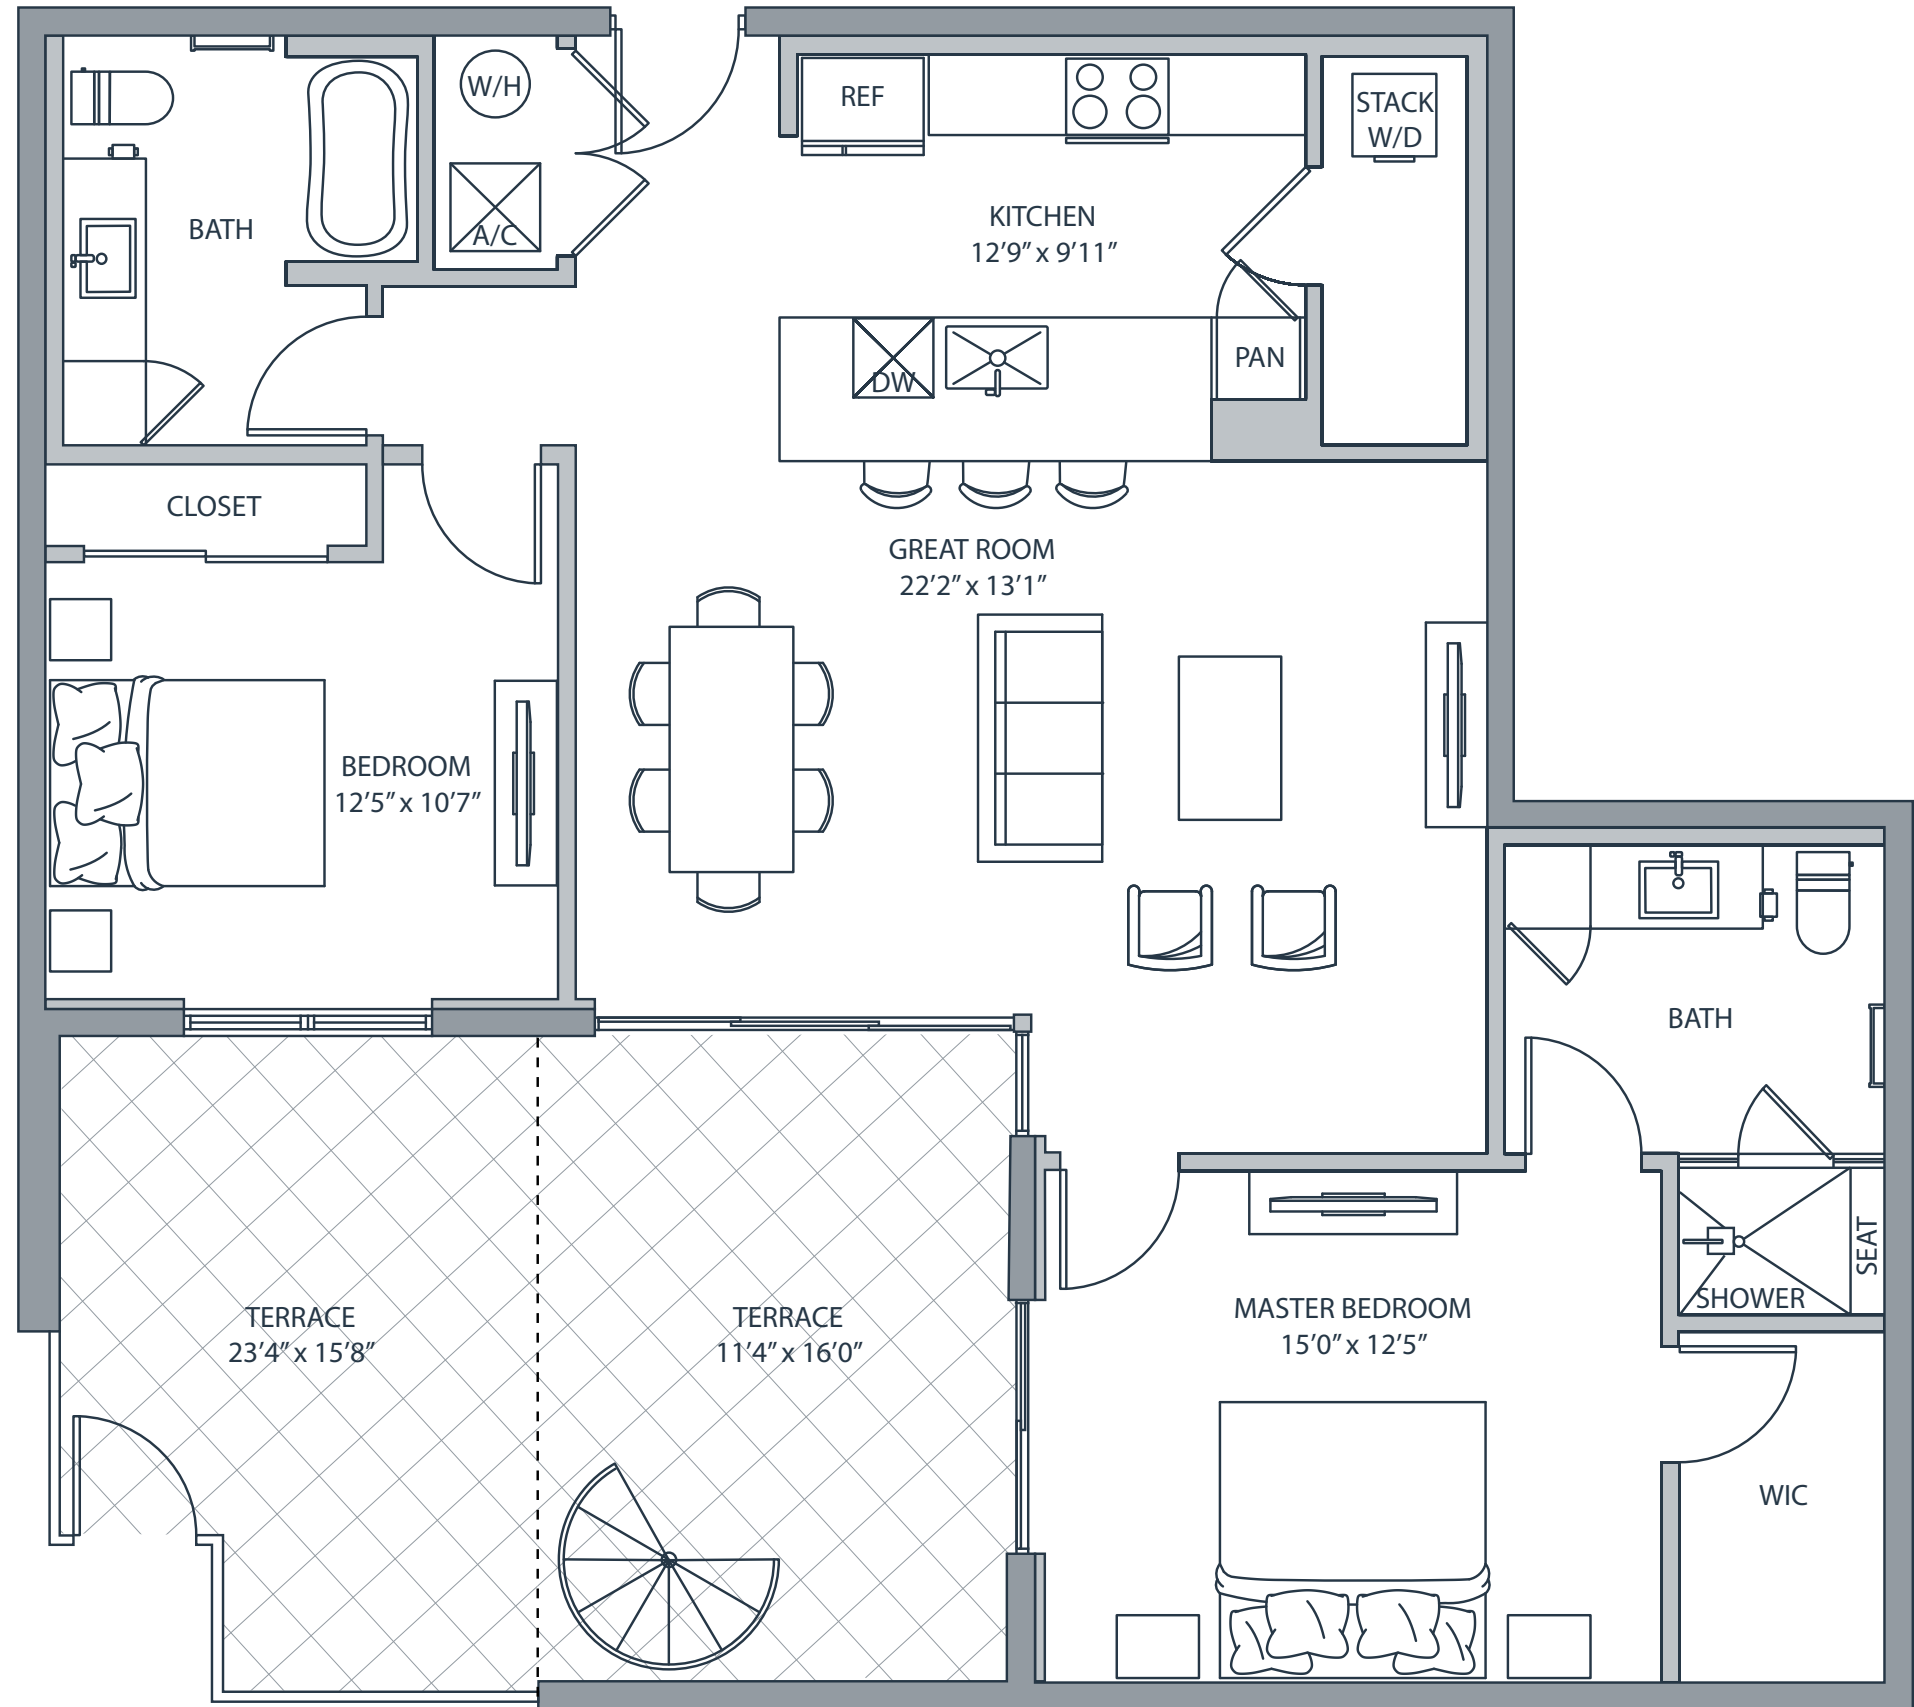

UNIT 1 - 2 Bedroom 2 Bath (305, 315, 405, 415, 505 & 515)

Unit SF: 1,297
 Interior SF: 1,208
 Terrace SF: 3rd Floor: 361
 4th Floor: 182
 5th Floor: 182
 Rooftop: 163

SALES OFFICE
 12 SE 1st Avenue #102, Delray Beach