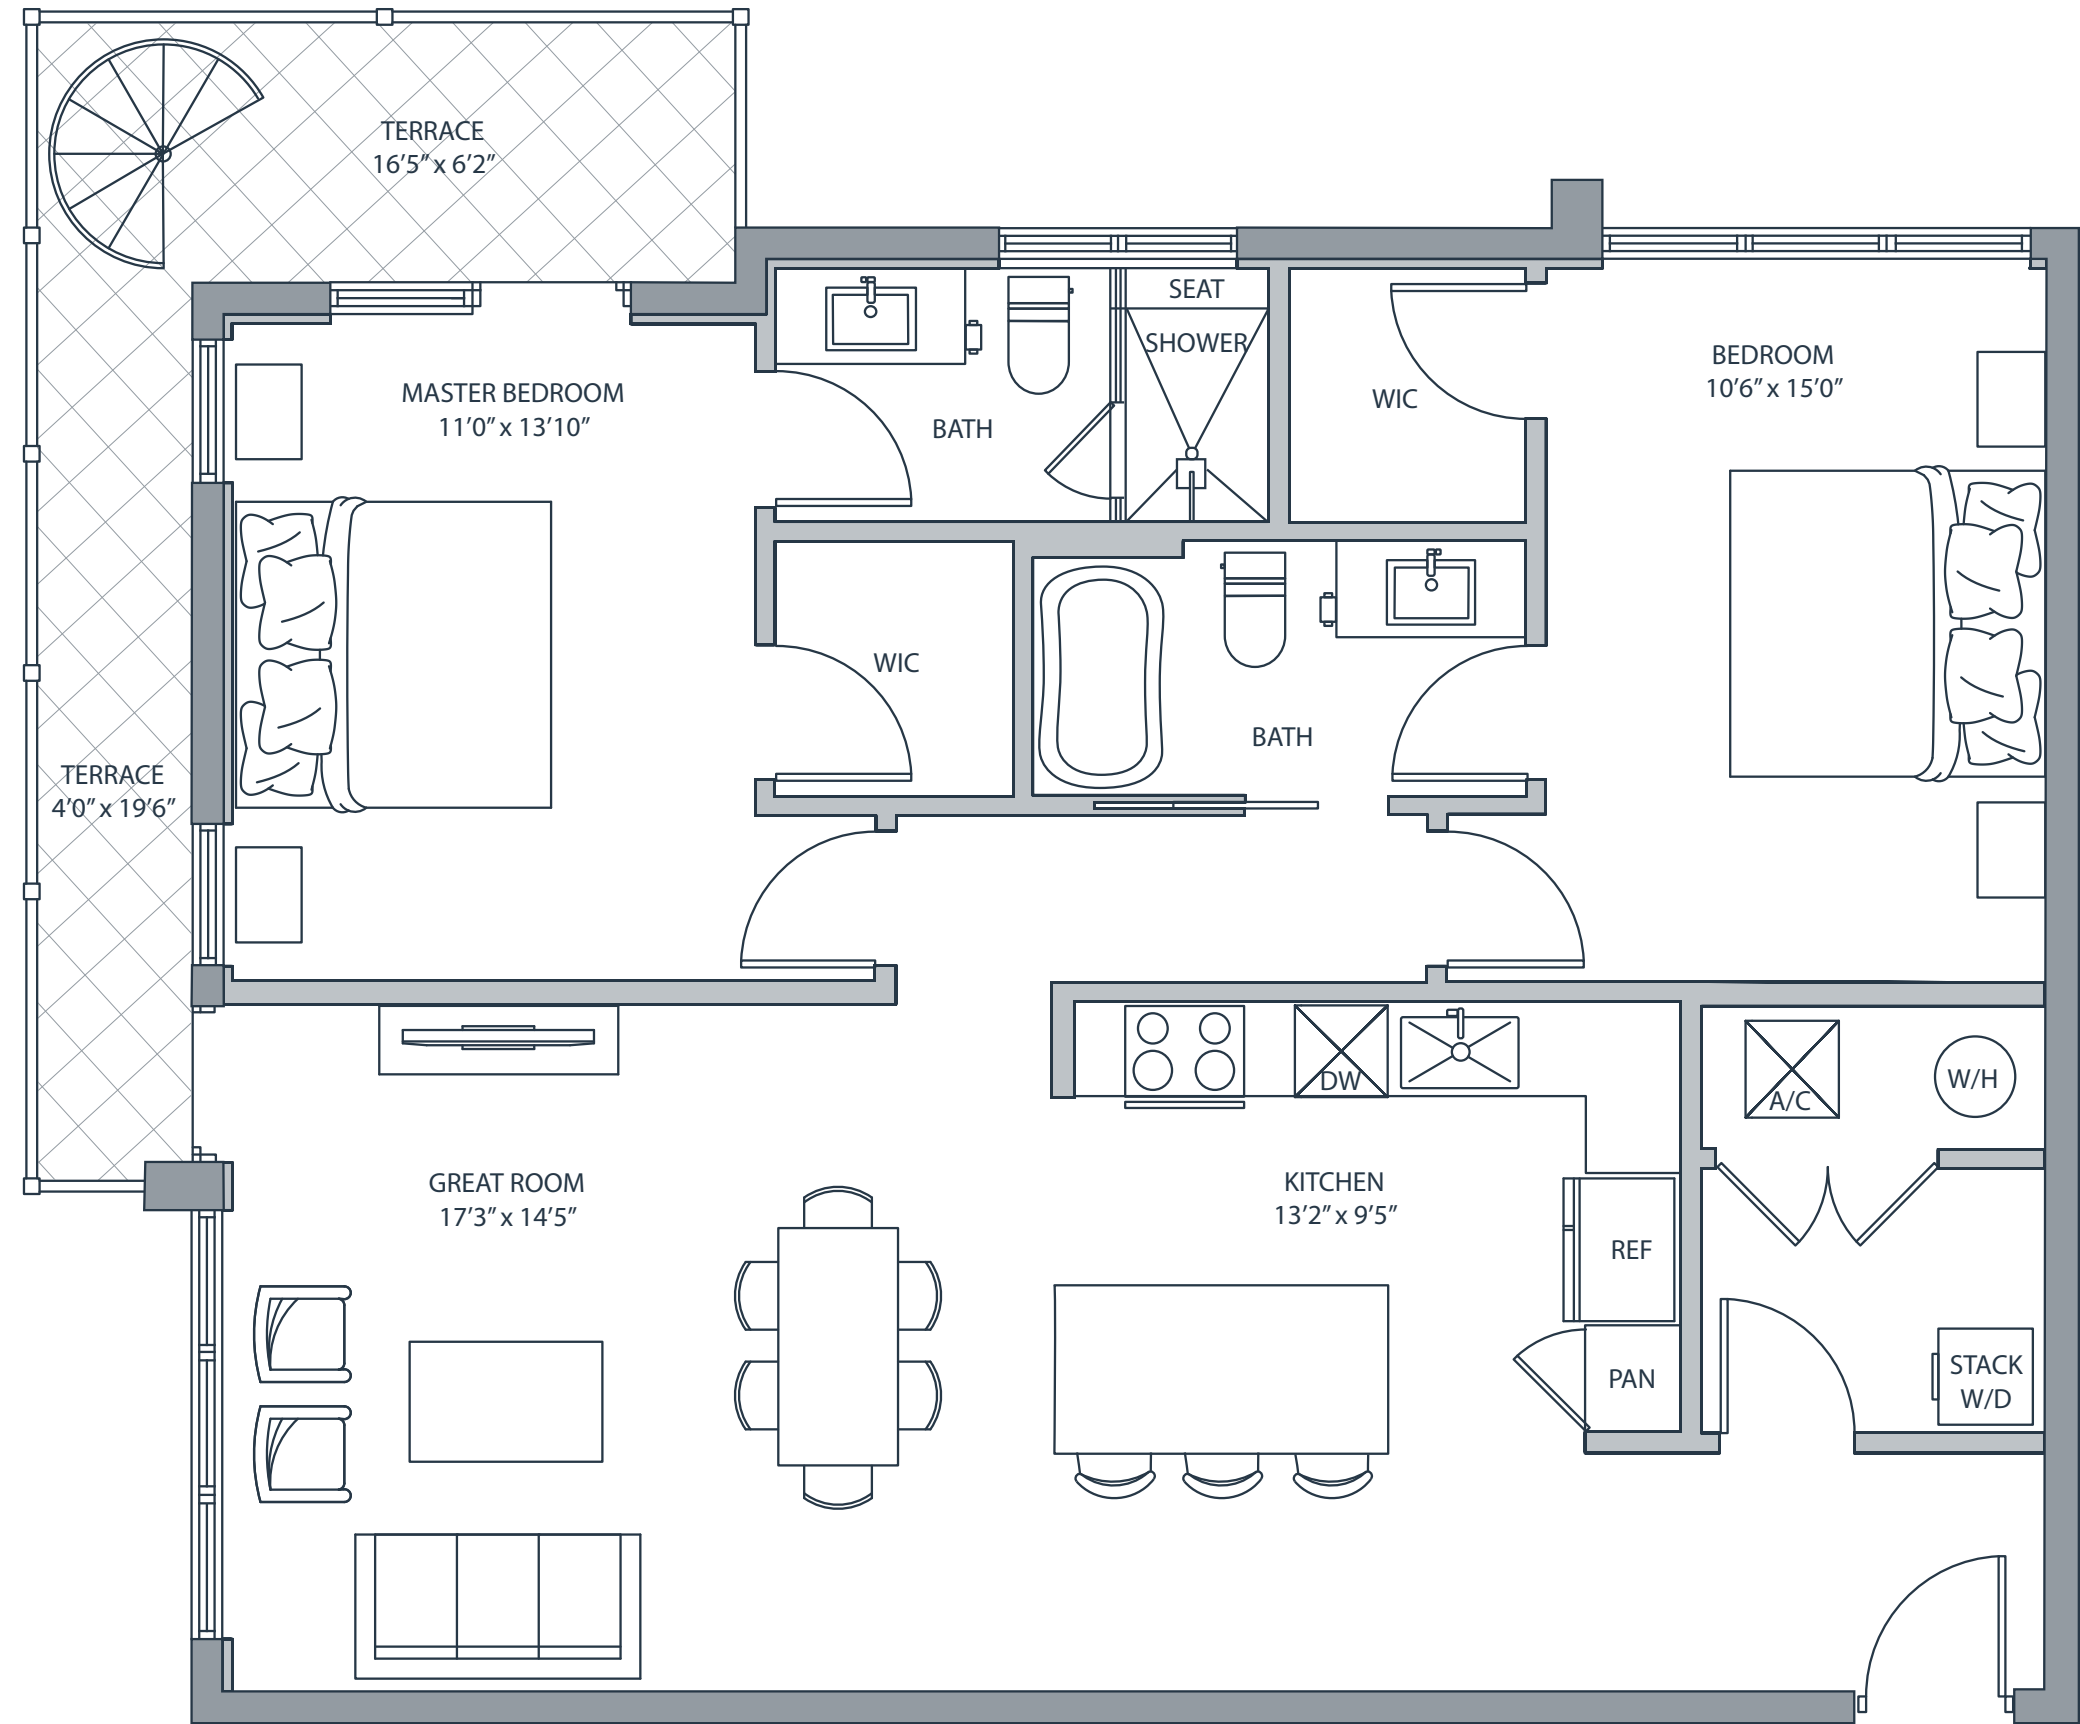

UNIT J - 2 Bedroom 2 Bath (310, 320, 410, 420, 510 & 520)

Unit SF: 1,213
 Interior SF: 1,140
 Terrace SF: 3rd Floor: 177
 4th Floor: 177
 5th Floor: 177
 Rooftop: 325

SALES OFFICE
12 SE 1st Avenue #102, Delray Beach