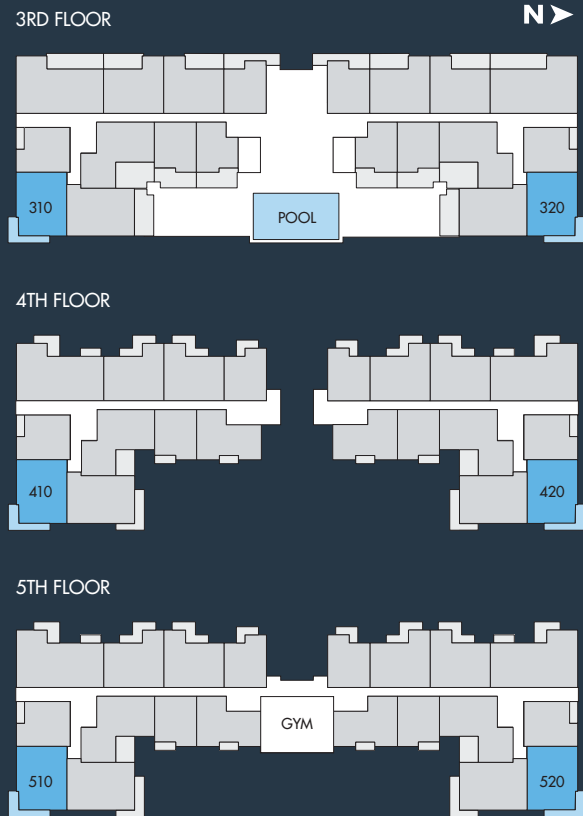

UNIT J - 2 Bedroom 2 Bath (310, 320, 410, 420, 510 & 520)

Unit SF: 1,213
 Interior SF: 1,140
 Terrace SF: 3rd Floor: 177
 4th Floor: 177
 5th Floor: 177
 Rooftop: 325

SALES OFFICE
12 SE 1st Avenue #102, Delray Beach