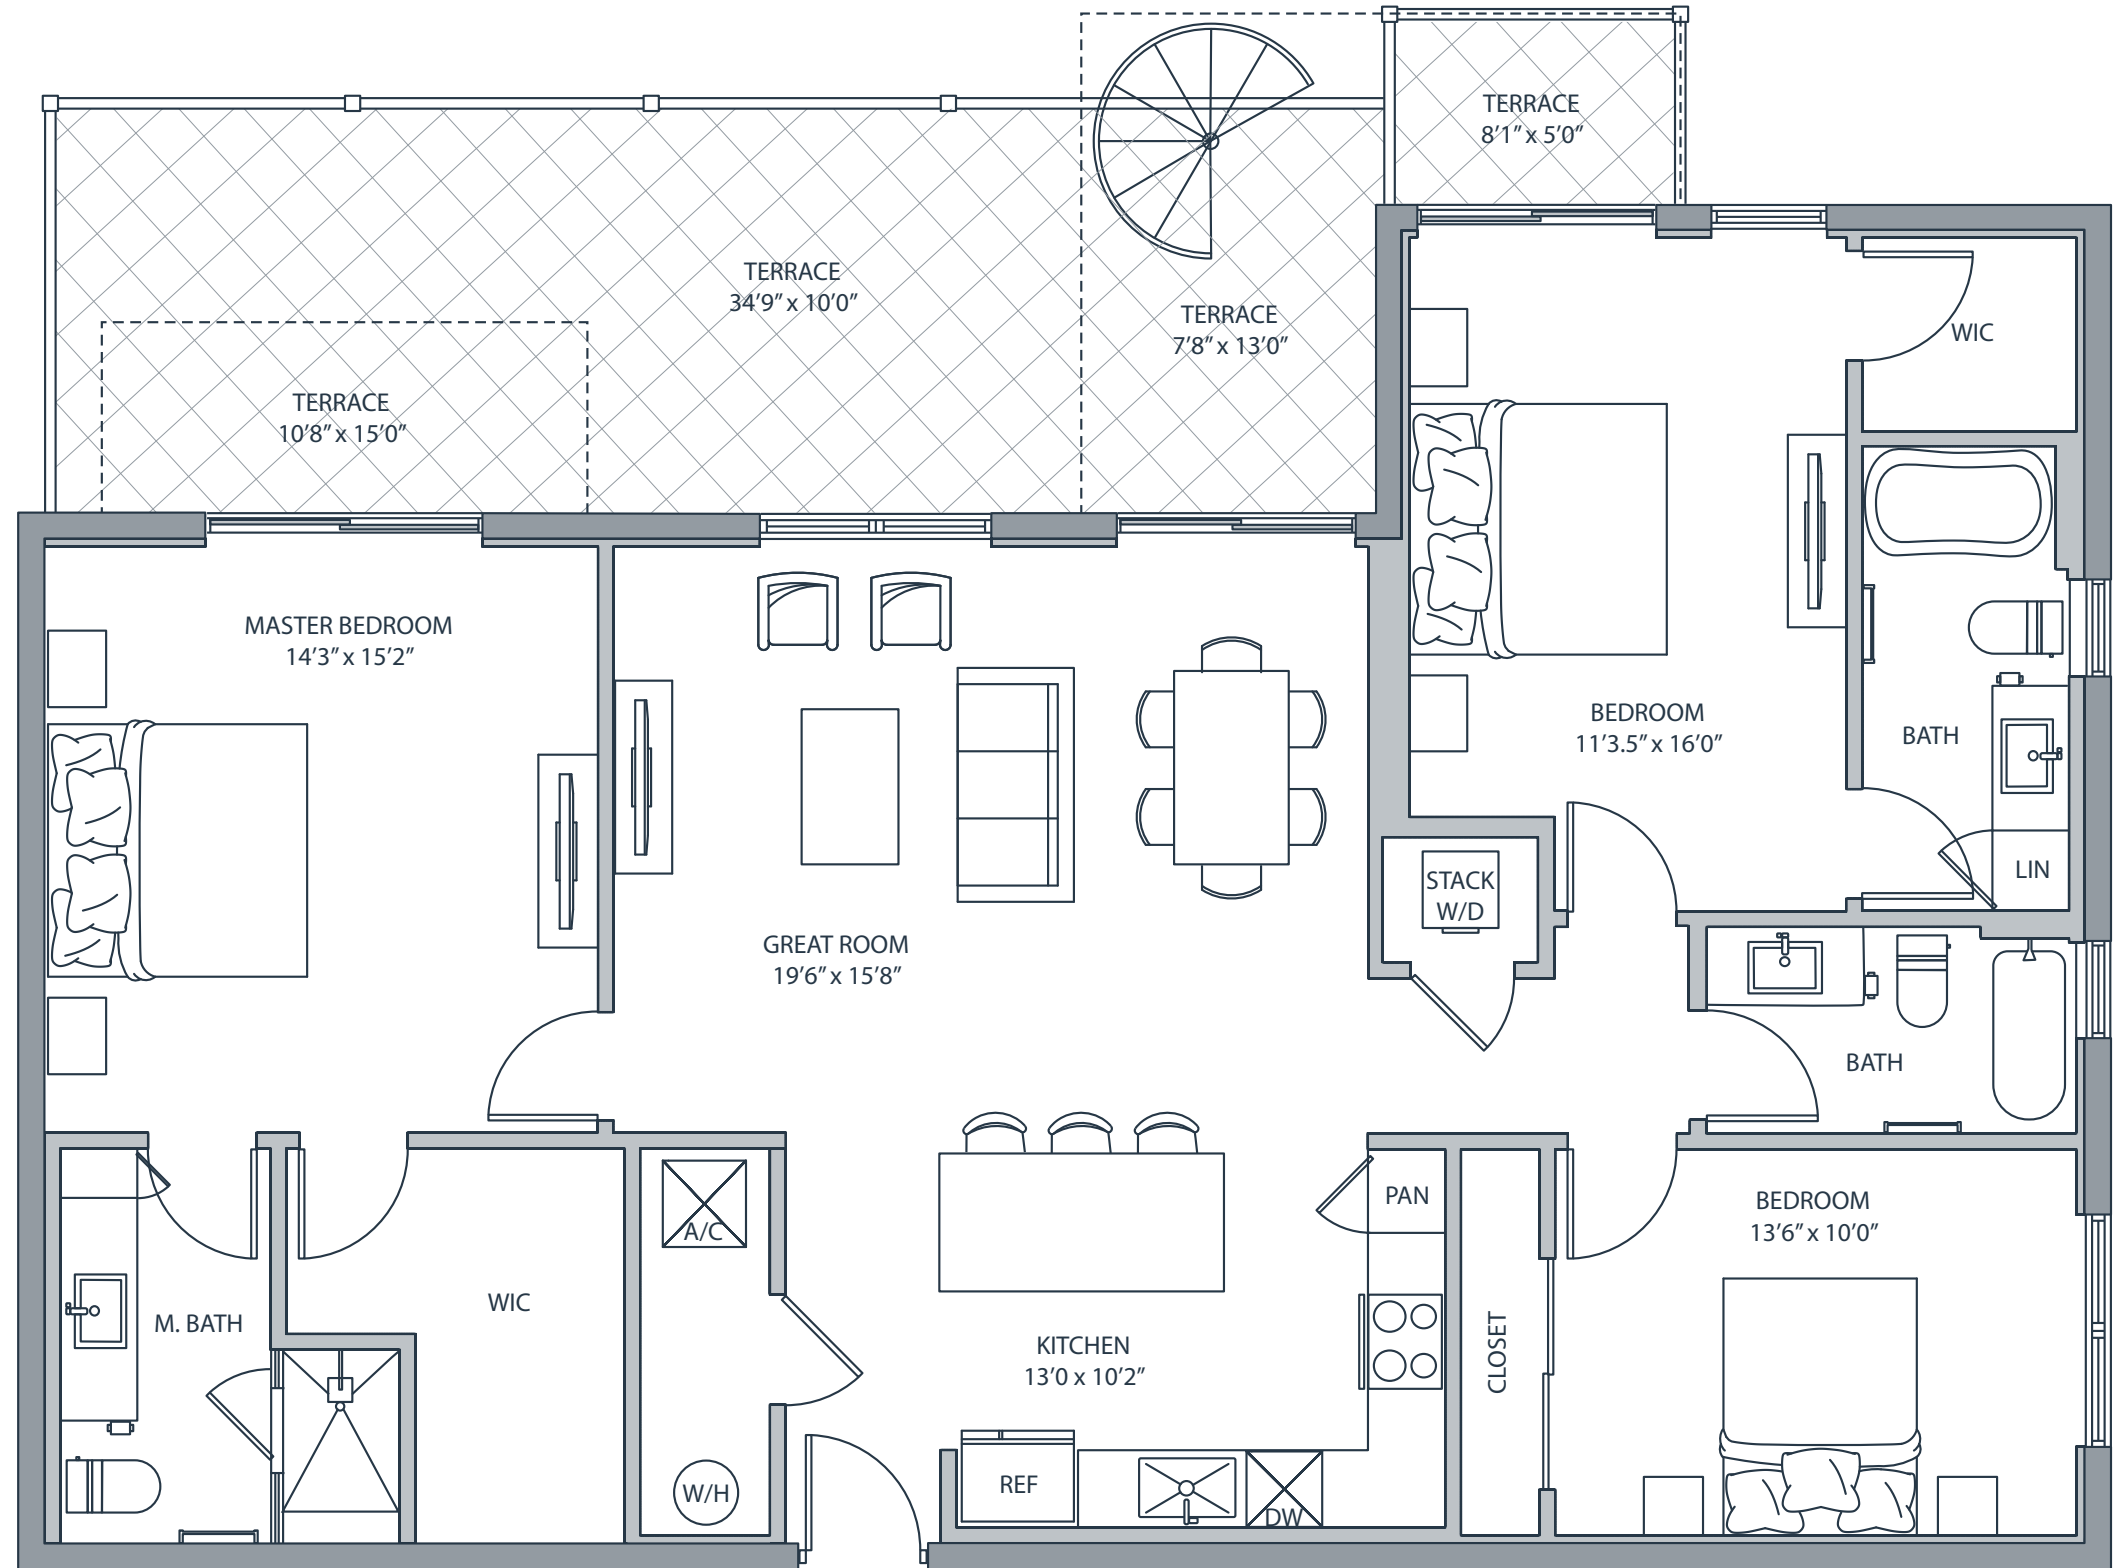

UNIT M - 3 Bedroom 3 Bath (308, 318, 408, 418, 508, & 518)

Unit SF: 1,614
 Interior SF: 1,513
 Terrace SF: 3rd Floor: 390
 4th Floor: 204
 5th Floor: 204
 Rooftop: 412

SALES OFFICE
 12 SE 1st Avenue #102, Delray Beach