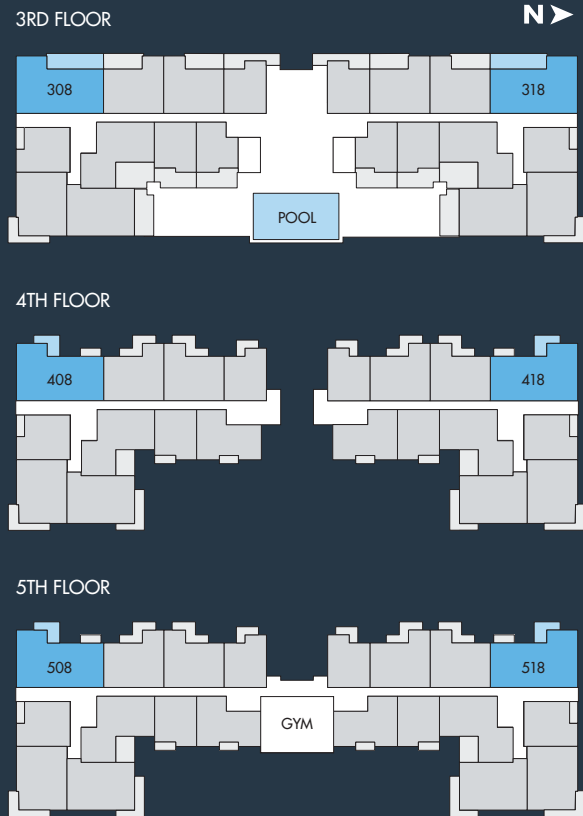

UNIT M - 3 Bedroom 3 Bath (308, 318, 408, 418, 508, & 518)

Unit SF: 1,614
 Interior SF: 1,513
 Terrace SF: 3rd Floor: 390
 4th Floor: 204
 5th Floor: 204
 Rooftop: 412

SALES OFFICE
 12 SE 1st Avenue #102, Delray Beach