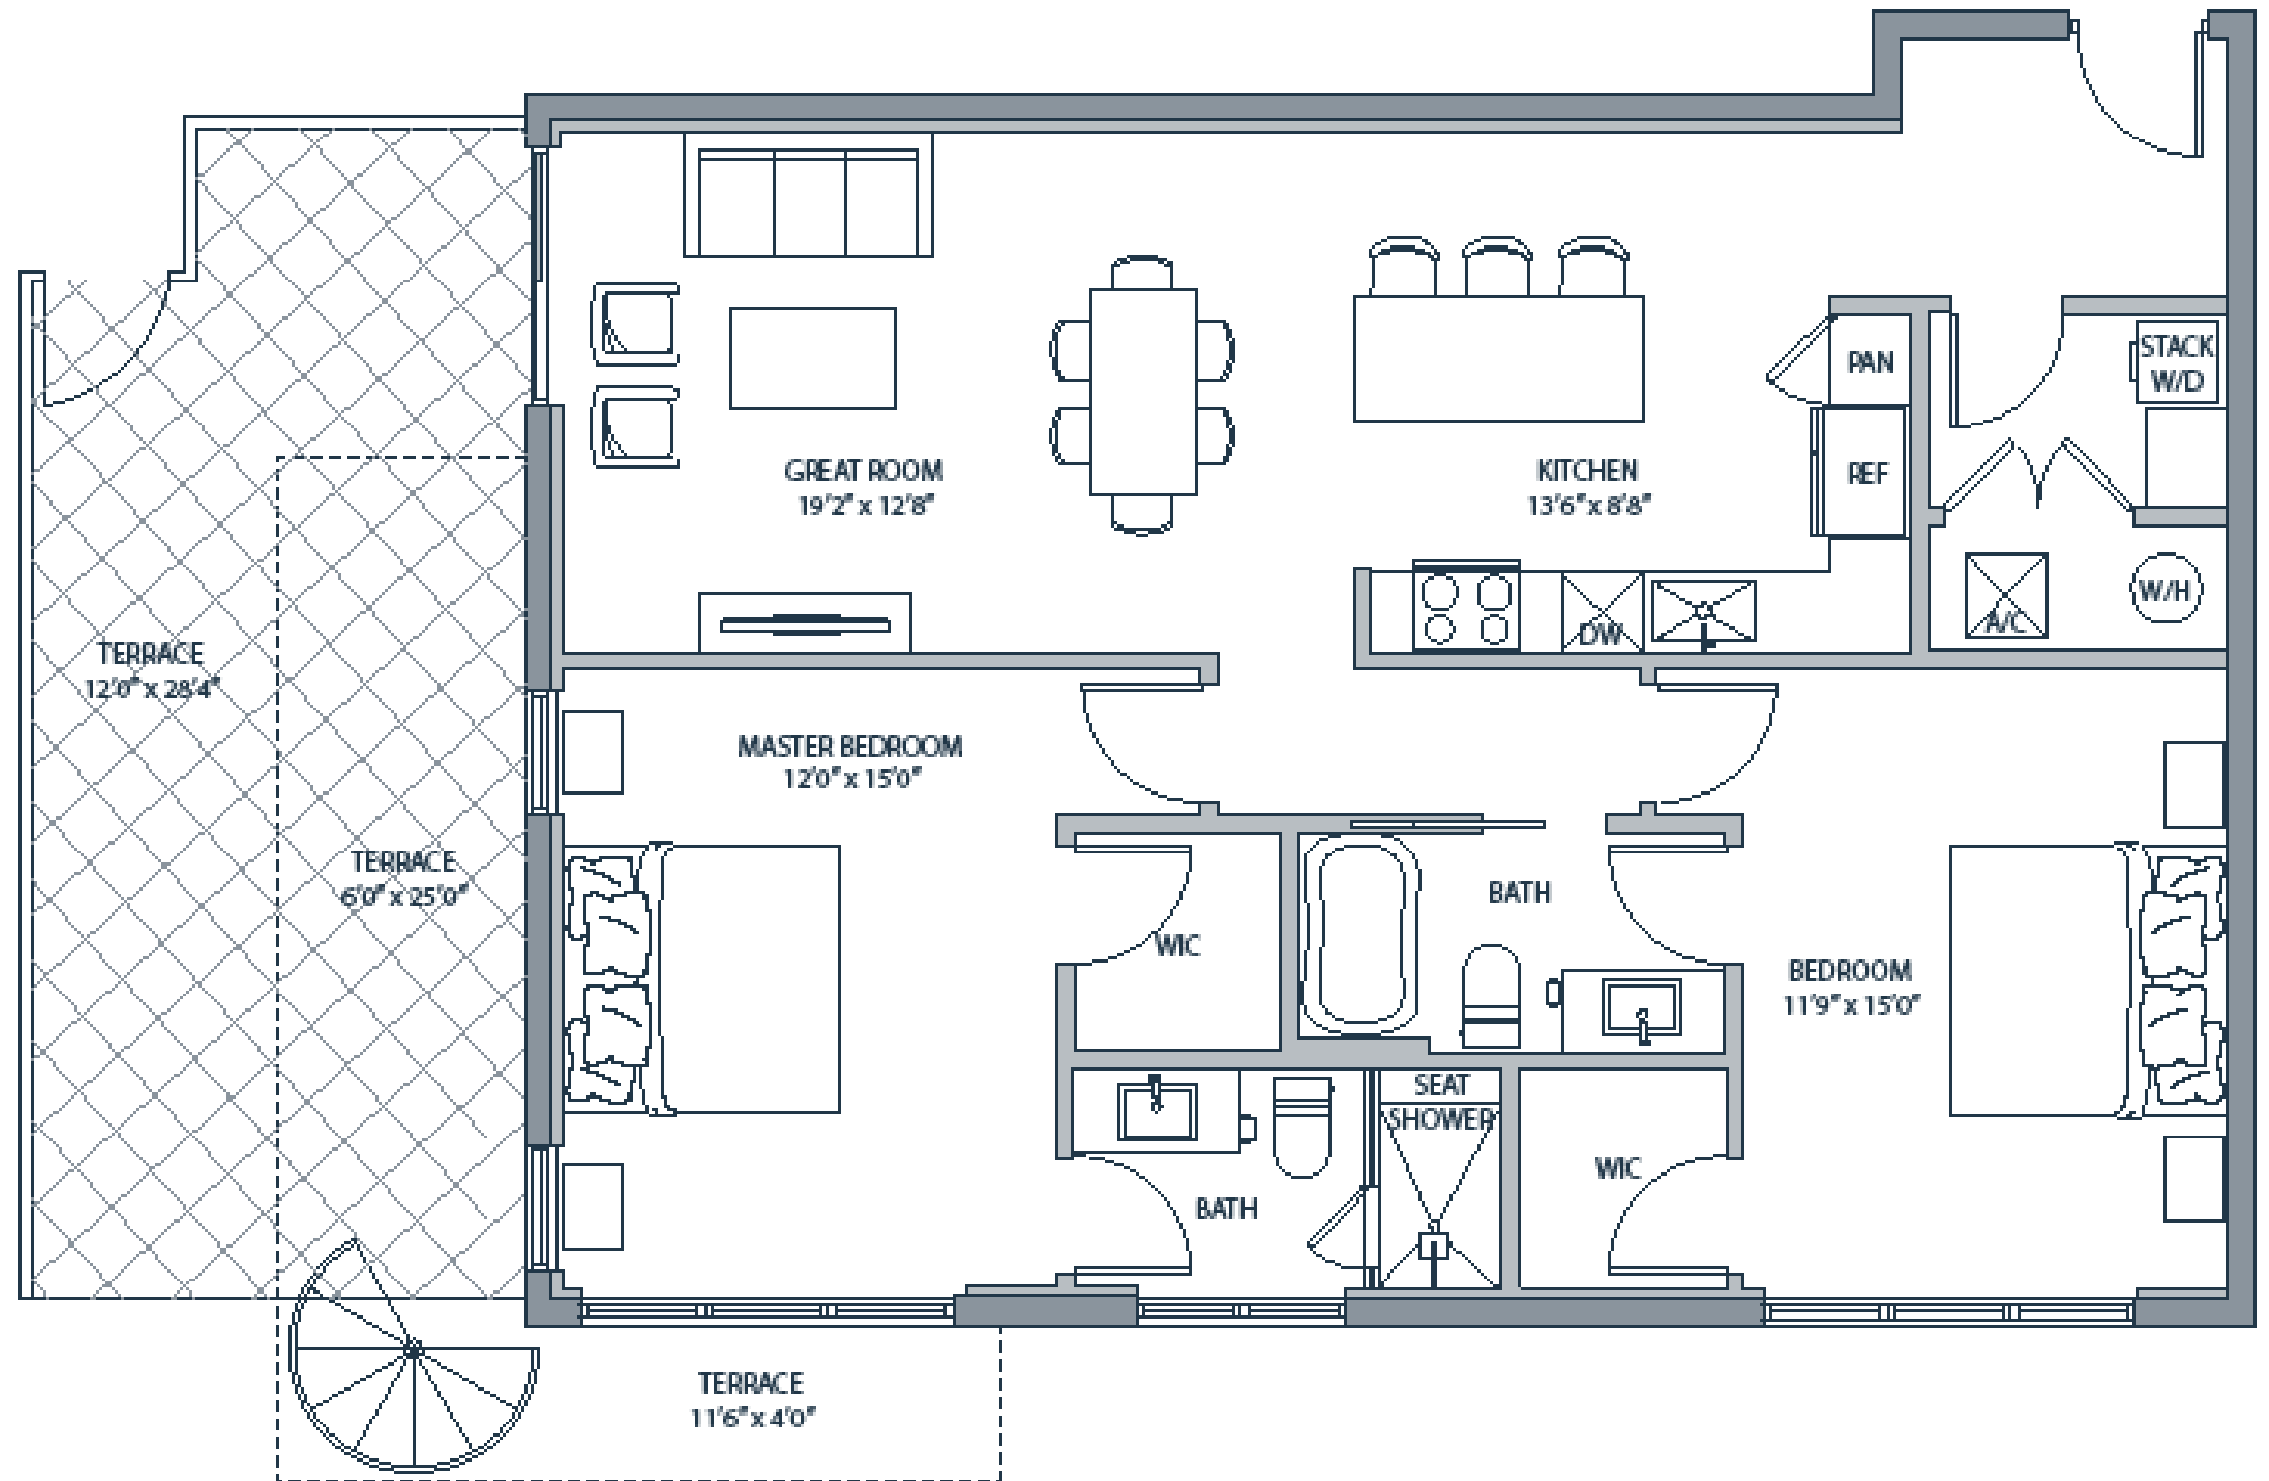

UNIT K - 2 Bedroom 2 Bath (309, 319, 409, 419, 509 & 519)

Unit SF: 1,251
 Interior SF: 1,172
 Terrace SF: 3rd Floor: 336
 4th Floor: 196
 5th Floor: 196
 Rooftop: 315

LOCATION

111 SE 1st Avenue, Delray Beach